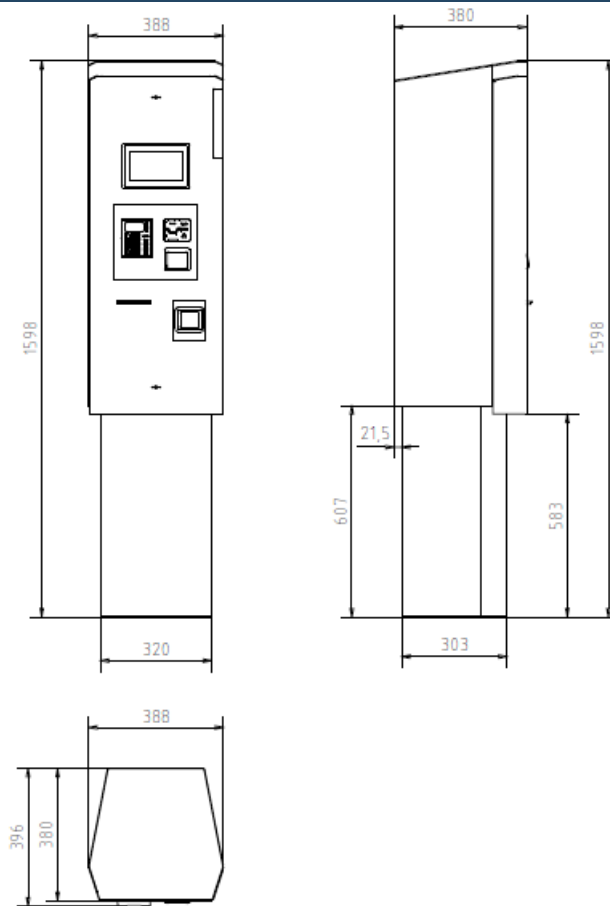

Technical Parameters

Power Supply	230 VAC / 50 Hz
Power Consumption	150 W (electronics) / 850 W (heating/cooling unit)
Screen	7" Colour Touch Screen
Power Supply Driving Unit	24 V DC
Dimensions	388 x 396 x 1598
Weight	~110 kg
Storage Temperature	+10°C to +40°C
Operating Temperature	-25°C to +60°C
Printer Capacity	~1800 receipts per paper roll
Payment Possibilities	Credit card (contact / contactless)